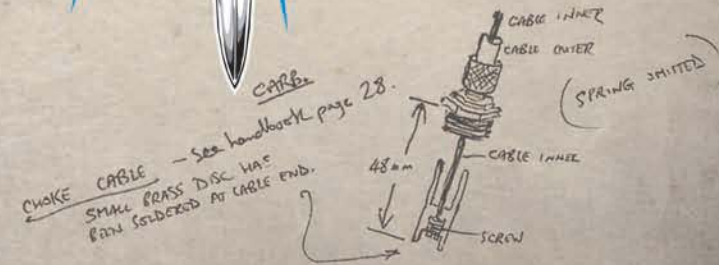

M65-14-01 | RIGID 130Z
\$45.10 / EA | INDIGO DENIM
28 - 29 - 30 - 31 - 32 - 33 - 34 - 36 - 38

M73-4-02 | SERVICE
 \$47.15 / EA | SLEEVELESS
 S-M-L-XL-XXL | HOODIE

SERVICE

OF POWER

M65-4-00 | HOODED
 \$69.70 / EA | CYCLE
 S-M-L-XL-XXL | JACKET
 (NOTE: NO PRINTED GRAPHIC)