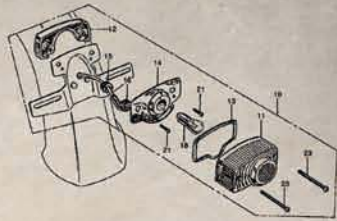

M16-7-27 | POWER SHORT SLEEVE T-SHIRT
\$20.50 / EA
S-M-L-XL-XXL

M16-7-27L | POWER LONG SLEEVE T-SHIRT
\$32.80 / EA
S-M-L-XL-XXL

M16-7-26 HONOR
 \$20.50 / EA SHORT SLEEVE
 S-M-L-XL-XXL T-SHIRT

M73-4-00 HONOR
 \$57.40 / EA ZIP FRONT
 S-M-L-XL-XXL HOODIE

M87-7-02 HONOR
 \$38-95 / EA S/S WORK
 S-M-L-XL-XXL SHIRT

SERVICE

LA CA

OF SOUND

M73-4-01 | SOUND PULLOVER HOODIE
 \$57.40 / EA | S-M-L-XL-XXL

CLUTCH CABLE SCROLLS - LOWER CLUTCH CABLE NOT TO OFF ON LOWER PLATES. BOTTOM PLATE ARE LOWER. (TOWN) AND BEARING IS NOT TIGHTENED. BEST TO RIGID THROUGH AND SERVICE DESIGN. LOWER BEARING WITH MATS. THIS BRACKET LOCATES CLUTCH CABLE, AND THIS ARE AT AN ANGLE COMPARED TO ORIGINAL LOCATION. MATERIAL PLUMMER 5893 MODIFICATION. DONE TO OUR HOPE RATHER PROBLEMS. WHY?

M16-7-25L | SOUND
 \$32.80 / EA | LONG SLEEVE
 S-M-L-XL-XXL | T-SHIRT

M16-7-25 | SOUND
 \$20.50 / EA | SHORT SLEEVE
 S-M-L-XL-XXL | T-SHIRT

M87-4-00 | DEATH
 \$69.70 / EA | L/S WORK
 S-M-L-XL-XXL | JACKET