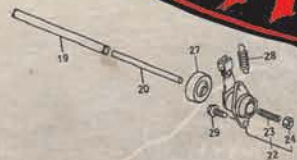

M73-4-01 | POWER PULLOVER HOODIE
\$57.40 / EA
S-M-L-XL-XXL

M46-7-00 | POWER YARN-DYED SHIRT
\$53.30 / EA
S-M-L-XL-XXL

M87-4-00 | POWER ZIP-FRONT JACKET
\$69.70 / EA
S-M-L-XL-XXL

M87-7-01 | POWER S/S WORK SHIRT
\$38.95 / EA
S-M-L-XL-XXL

M16-7-27 | POWER SHORT SLEEVE T-SHIRT
\$20.50 / EA
S-M-L-XL-XXL

M16-7-27L | POWER LONG SLEEVE T-SHIRT
\$32.80 / EA
S-M-L-XL-XXL

M16-7-26 HONOR
 \$20.50 / EA SHORT SLEEVE
 S-M-L-XL-XXL T-SHIRT

M73-4-00 HONOR
 \$57.40 / EA ZIP FRONT
 S-M-L-XL-XXL HOODIE

M87-7-02 HONOR
 \$38-95 / EA S/S WORK
 S-M-L-XL-XXL SHIRT

SERVICE

LA CA

OF SOUND

M73-4-01 | SOUND PULLOVER HOODIE
 \$57.40 / EA | S-M-L-XL-XXL

CLUTCH CABLE SCROLLS - LOWER CLUTCH CABLE NOT TO OFF ON LOWER PLATES. BOTTOM PLATE ARE LOWER. (TOWN) AND BEARING IS NOT TIGHTENED. BEST TO RIGID THROUGH AND SERVICE DESIGN. LOWER BEARING WITH MATS. THIS BRACKET LOCATES CLUTCH CABLE, AND THIS ARE AT AN ANGLE COMPARED TO ORIGINAL LOCATION. MATERIAL PLUMMER 5893 MODIFICATION. DONE TO OUR HOPE RATHER PROBLEMS. WHY?