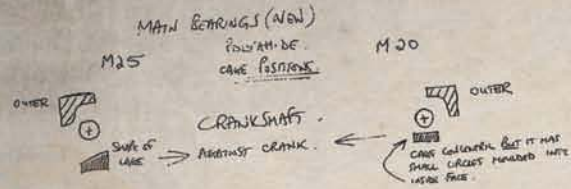

M87-7-02 HONOR
 \$38-95 / EA S/S WORK
 S-M-L-XL-XXL SHIRT

SERVICE

LA CA

OF SOUND

M73-4-01 | SOUND PULLOVER HOODIE
 \$57.40 / EA | S-M-L-XL-XXL

CLUTCH CABLE SCROLLS - LOWER CLUTCH CABLE NOT TO OFF ON LOWER PLATES. BOTTOM PLATE ARE LOWER. (TOWN) AND BEARING IS NOT TIGHTENED. BEST TO RIGID THROUGH AND SERVICE DESIGN. LOWER BEARING WITH MATS. THIS BRACKET LOCATES CLUTCH CABLE, AND THIS ARE AT AN ANGLE COMPARED TO ORIGINAL LOCATION. MATERIAL PLUMMER 5893 MODIFICATION. DONE TO OUR HOPE RATHER PROBLEMS. WHY?

M16-7-25L | SOUND
 \$32.80 / EA | LONG SLEEVE
 S-M-L-XL-XXL | T-SHIRT

M16-7-25 | SOUND
 \$20.50 / EA | SHORT SLEEVE
 S-M-L-XL-XXL | T-SHIRT

M87-4-00 | DEATH
 \$69.70 / EA | L/S WORK
 S-M-L-XL-XXL | JACKET