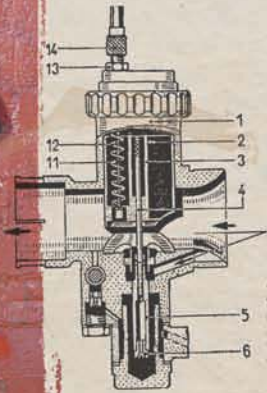

M65-14-01 | RIGID 130Z
\$45.10 / EA | INDIGO DENIM
28 - 29 - 30 - 31 - 32 - 33 - 34 - 36 - 38

M73-4-02 | SERVICE
 \$47.15 / EA | SLEEVELESS
 S-M-L-XL-XXL | HOODIE

SERVICE

OF POWER

M65-4-00 | HOODED
 \$69.70 / EA | CYCLE
 S-M-L-XL-XXL | JACKET
 (NOTE: NO PRINTED GRAPHIC)

M73-4-01 | POWER PULLOVER HOODIE
\$57.40 / EA
S-M-L-XL-XXL

M46-7-00 | POWER YARN-DYED SHIRT
\$53.30 / EA
S-M-L-XL-XXL

M87-4-00 | POWER ZIP-FRONT JACKET
\$69.70 / EA
S-M-L-XL-XXL

M87-7-01 | POWER S/S WORK SHIRT
\$38.95 / EA
S-M-L-XL-XXL

M16-7-27 | POWER SHORT SLEEVE T-SHIRT
\$20.50 / EA
S-M-L-XL-XXL

M16-7-27L | POWER LONG SLEEVE T-SHIRT
\$32.80 / EA
S-M-L-XL-XXL

M16-7-26 HONOR
 \$20.50 / EA SHORT SLEEVE
 S-M-L-XL-XXL T-SHIRT

M73-4-00 HONOR
 \$57.40 / EA ZIP FRONT
 S-M-L-XL-XXL HOODIE