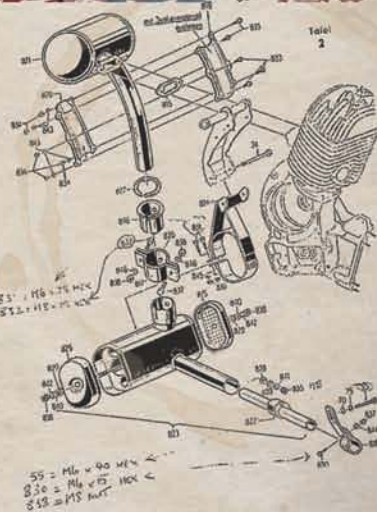

M16-7-27 | POWER SHORT SLEEVE T-SHIRT
\$20.50 / EA
S-M-L-XL-XXL

M16-7-27L | POWER LONG SLEEVE T-SHIRT
\$32.80 / EA
S-M-L-XL-XXL

M16-7-26 HONOR
 \$20.50 / EA SHORT SLEEVE
 S-M-L-XL-XXL T-SHIRT

M73-4-00 HONOR
 \$57.40 / EA ZIP FRONT
 S-M-L-XL-XXL HOODIE

M87-7-02 HONOR
 \$38-95 / EA S/S WORK
 S-M-L-XL-XXL SHIRT

SERVICE

LA CA

OF SOUND

M73-4-01 | SOUND PULLOVER HOODIE
 \$57.40 / EA | S-M-L-XL-XXL

CLUTCH CABLE SCROLLS - LOWER CLUTCH CABLE NOT TO OFF ON LOWER PLATES. BOTTOM PLATE ARE LOWER. (TOWN) AND BEARING IS NOT TIGHTENED. BEST TO RIGID THROUGH AND SERVICE DESIGN. LOWER BEARING WITH MATS. THIS BRACKET LOCATES CLUTCH CABLE, AND THIS ARE AT AN ANGLE COMPARED TO ORIGINAL LOCATION. MATERIAL PLUMMER 5893 MODIFICATION. DONE TO OUR HOPE RATHER PROBLEMS. WHY?

M16-7-25L | SOUND
 \$32.80 / EA | LONG SLEEVE
 S-M-L-XL-XXL | T-SHIRT

M16-7-25 | SOUND
 \$20.50 / EA | SHORT SLEEVE
 S-M-L-XL-XXL | T-SHIRT

M87-4-00 | DEATH
 \$69.70 / EA | L/S WORK
 S-M-L-XL-XXL | JACKET

M73-4-00 | DEATH
 \$57.40 / EA | ZIP-FRONT
 S-M-L-XL-XXL | HOODIE

M87-7-03 | DEATH
 \$53.30 / EA | L/S WORK
 S-M-L-XL-XXL | SHIRT

M16-7-24 | DEATH
 \$20.50 / EA | SHORT SLEEVE
 S-M-L-XL-XXL | T-SHIRT